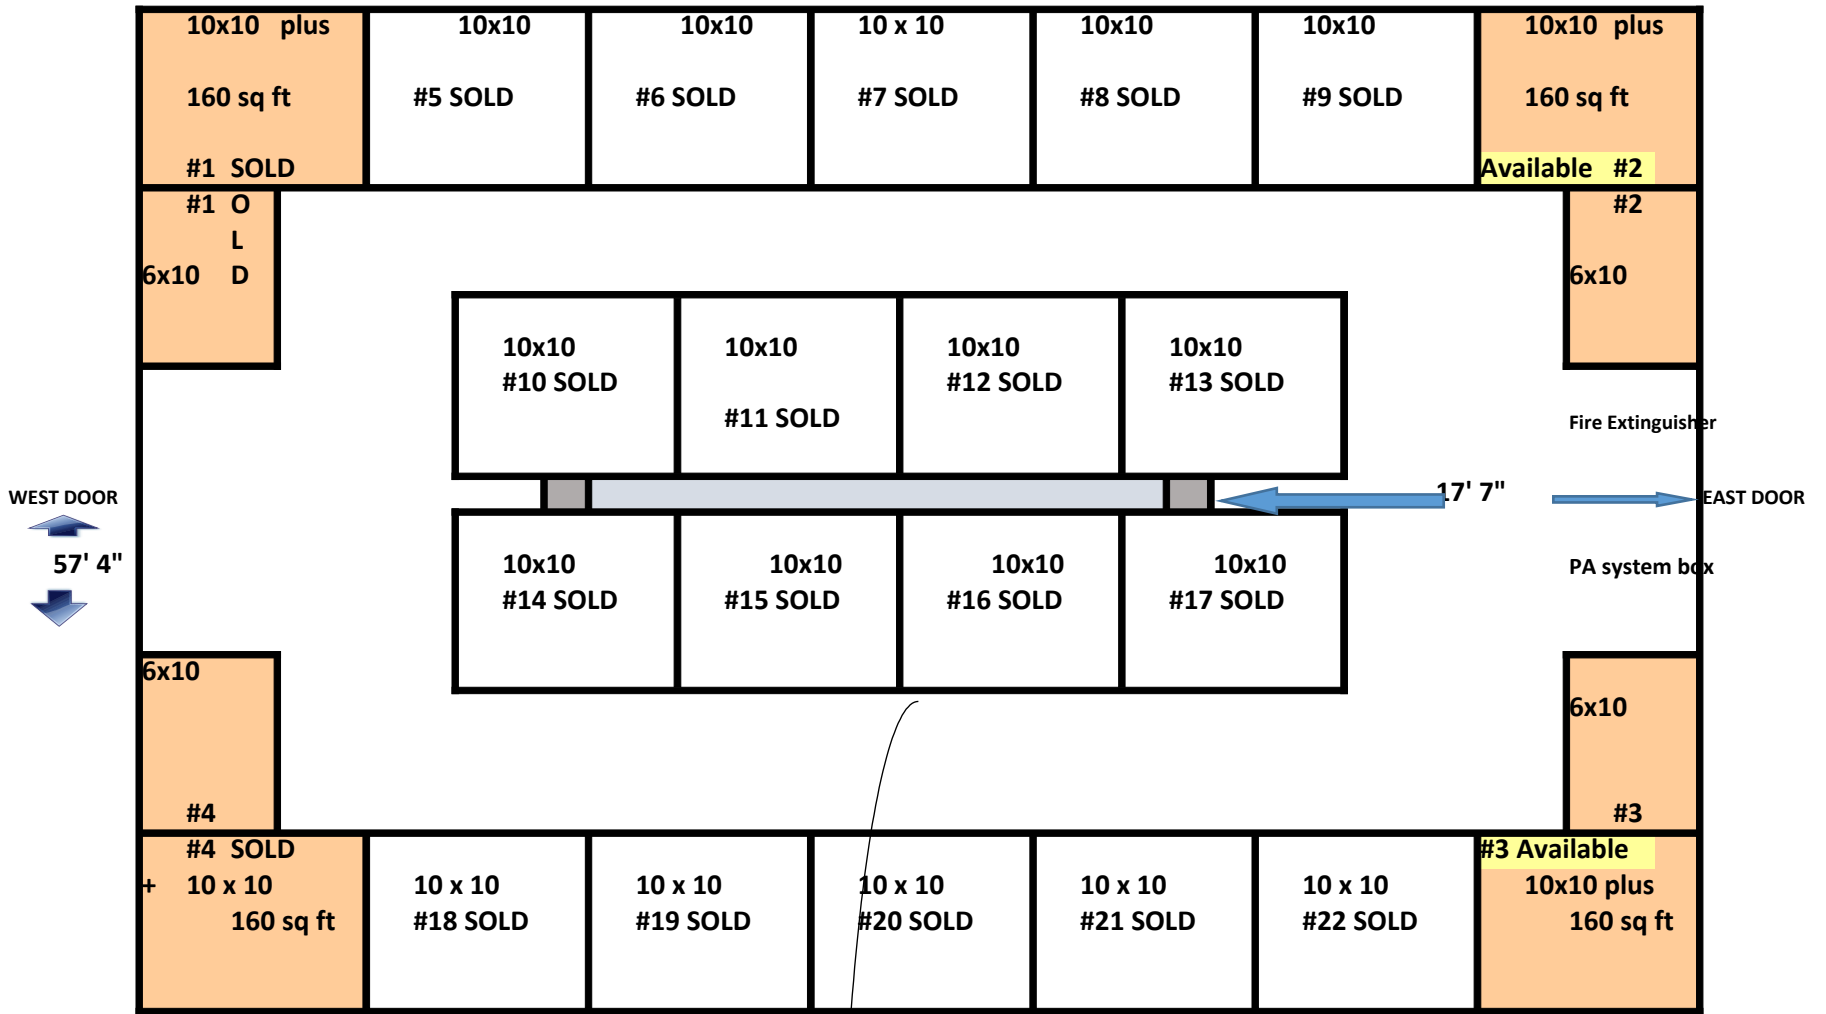

SWFAC Fiber Arts Holiday Show

Booth Layout July 28, 2018 version

70' 3"

WEST DOOR
57' 4"

EAST DOOR

to Lobby Layout